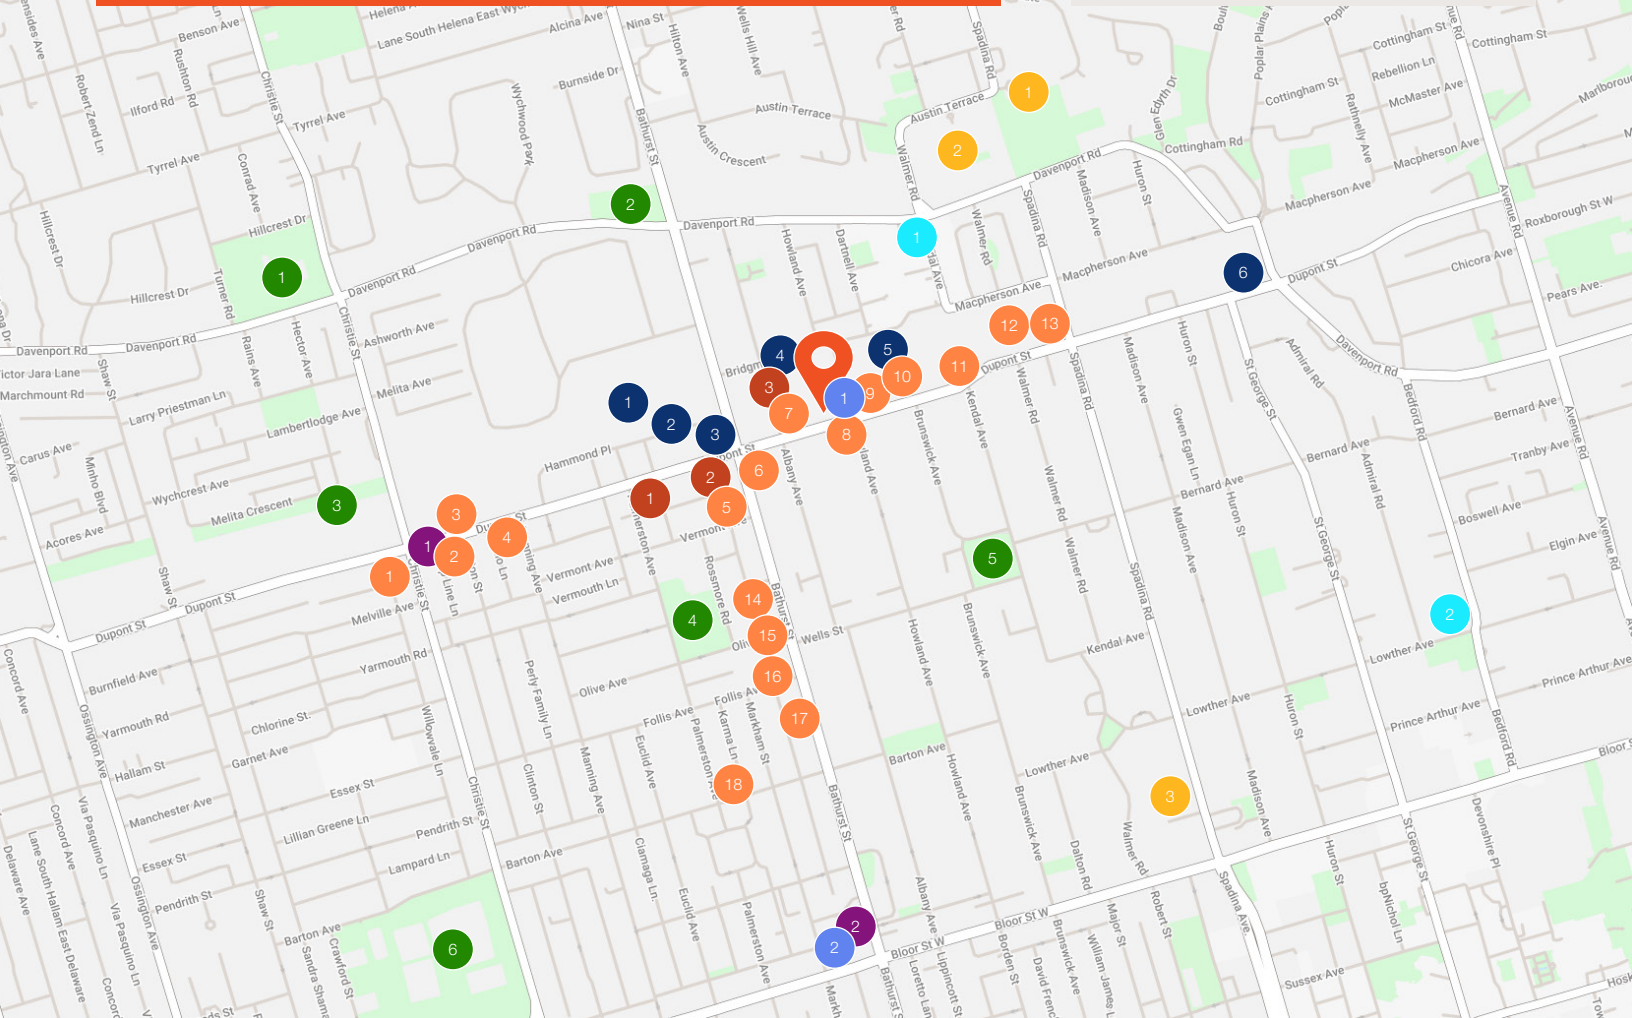

450 Dupont Street

Walk Score

93

Walker's Paradise

Nearby Amenities

| <ul style="list-style-type: none"> Hillcrest Park The Tollkeeper's Park Frankel-Lambert Park Vermont Square Park Jean Sibelius Square Christie Pits Park | <ul style="list-style-type: none"> Parking Lot Sisca's Auto Service Esso Parking Lot Dupont Auto Repair Esso | <ul style="list-style-type: none"> A&W Thai Mango Starbucks Papamio's Kos Cafe & Restaurant Detroit Pizzeria Creeds Coffee Bar Chadwick's Craft Kitchen & Bar Fat Pasha Typist Studios & Coffee First & Last Coffee Shop | <ul style="list-style-type: none"> Roti Cuisine of India Krispy Kreme Cafe Summerhill Market Chaveta Coffee El Pocho Antojitos Bar Domino's Pizza Karma Co-op Grocery Store Spadina Museum Casa Loma Toronto Public Library | <ul style="list-style-type: none"> Scotiabank TD Canada Trust Loblaw Pharmacy IDA Vive Fitness MyoCare Massage Therapy F45 Training The Annex <span style="display:

Lennard:

lennard.com