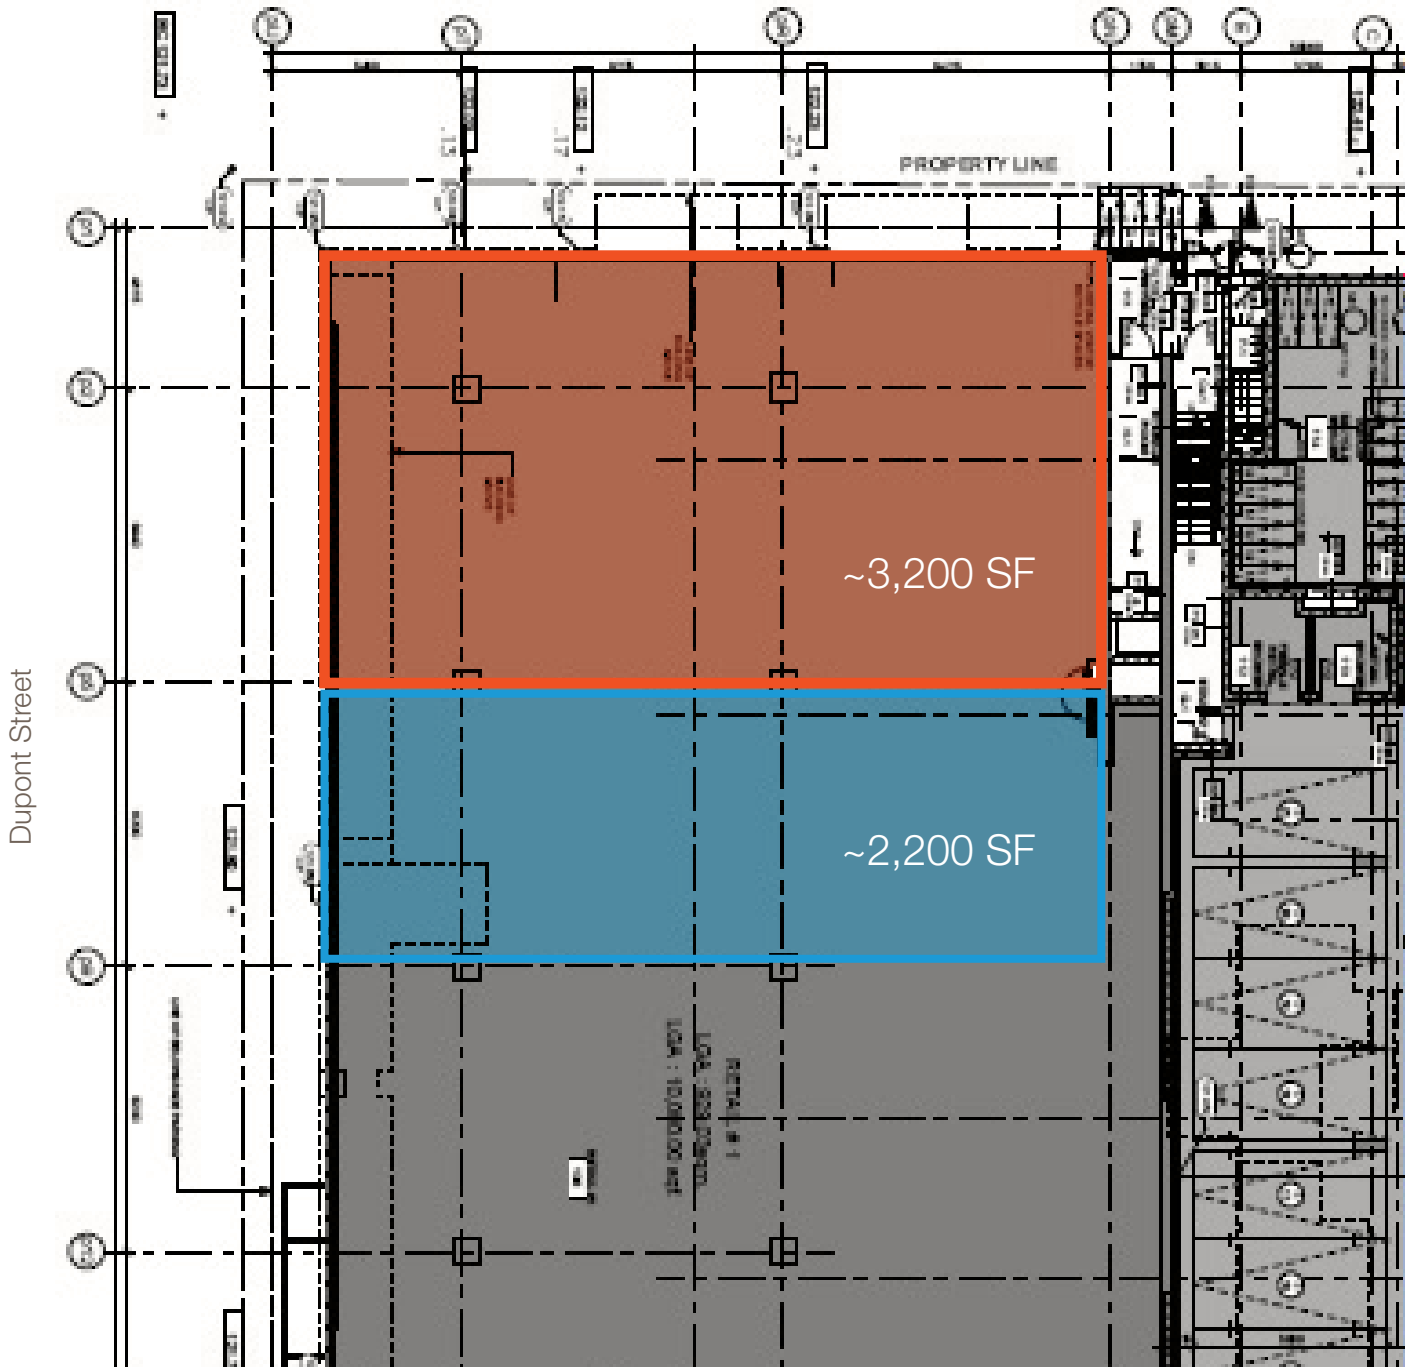

450 Dupont Street